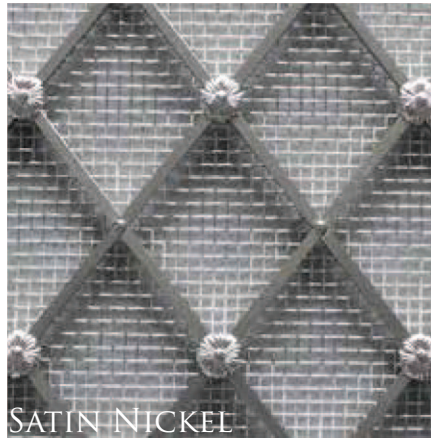

HONEYCOMB - INTERNAL DIMENSIONS 3/4" H x 3/8" W

MESH:

FINE  
1/16"

COARSE  
1/8"

# KATONAH

ARCHITECTURAL HARDWARE  
LIGHTING · FURNISHINGS

BRASS

ANTIQUÉ BRASS

ANTIQUÉ BRONZE

POLISHED NICKEL

SATIN NICKEL

POLISHED CHROME