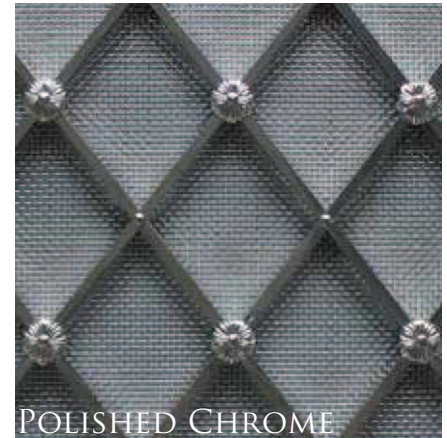

# KATONAH

ARCHITECTURAL HARDWARE  
LIGHTING · FURNISHINGS

BRASS

ANTIQUÉ BRASS

ANTIQUÉ BRONZE

POLISHED NICKEL

SATIN NICKEL

POLISHED CHROME