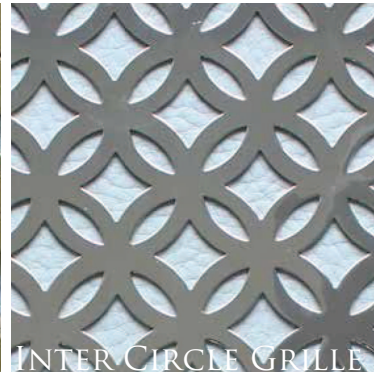

## INTERWOVEN GRILLES

(Reeded Detail Shown)

(Plain Detail Shown)

Opening sizes are measured internally on either the square or diamond patterns as shown by red arrow.

### MESH:

FINE  
1/16"

COARSE  
1/8"

DOUBLE INTERWOVEN GRILLES

(Reeded Section Shown)

(Plain Section Shown)

Opening sizes are measured internally on either the square or diamond patterns as shown by red arrow.

DETAILS & OPENING SIZE:

REEDED DETAIL  
3MM

PLAIN DETAIL  
3MM

OPENING SIZE  
SQUARE & DIAMOND  
13MM (1/2") - SMALL  
19MM (3/4") - MEDIUM  
25MM (1") - LARGE

OPENING SIZE  
RECTANGLE  
1/2" x 1/8"

MESH:

FINE  
1/16"

COARSE  
1/8"

PERFORATED GRILLES

SMALL CLUB - 3/16" POINT TO POINT

LARGE CLUB - 3/4" POINT TO POINT

DIAMOND - 3/8" INTERNAL SQUARE

SQUARE - 1/4" INTERNAL SQUARE

CROSS - 7/8" POINT TO POINT

INTER CIRCLE - 1 3/8" DIAMETER