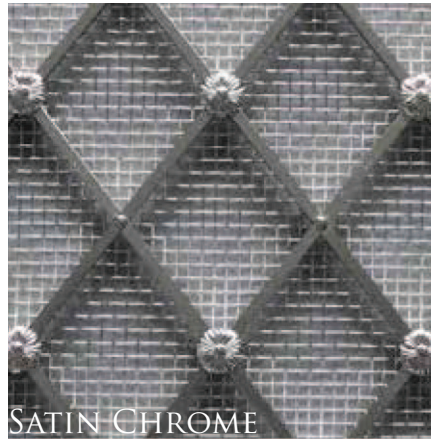

HONEYCOMB - INTERNAL DIMENSIONS 3/4" H x 3/8" W

MESH:

FINE  
1/16"

COARSE  
1/8"

# KATONAH

ARCHITECTURAL HARDWARE  
LIGHTING · FURNISHINGS

BRASS

ANTIQUÉ BRASS

ANTIQUÉ BRONZE

POLISHED NICKEL

SATIN NICKEL

POLISHED CHROME

SATIN CHROME