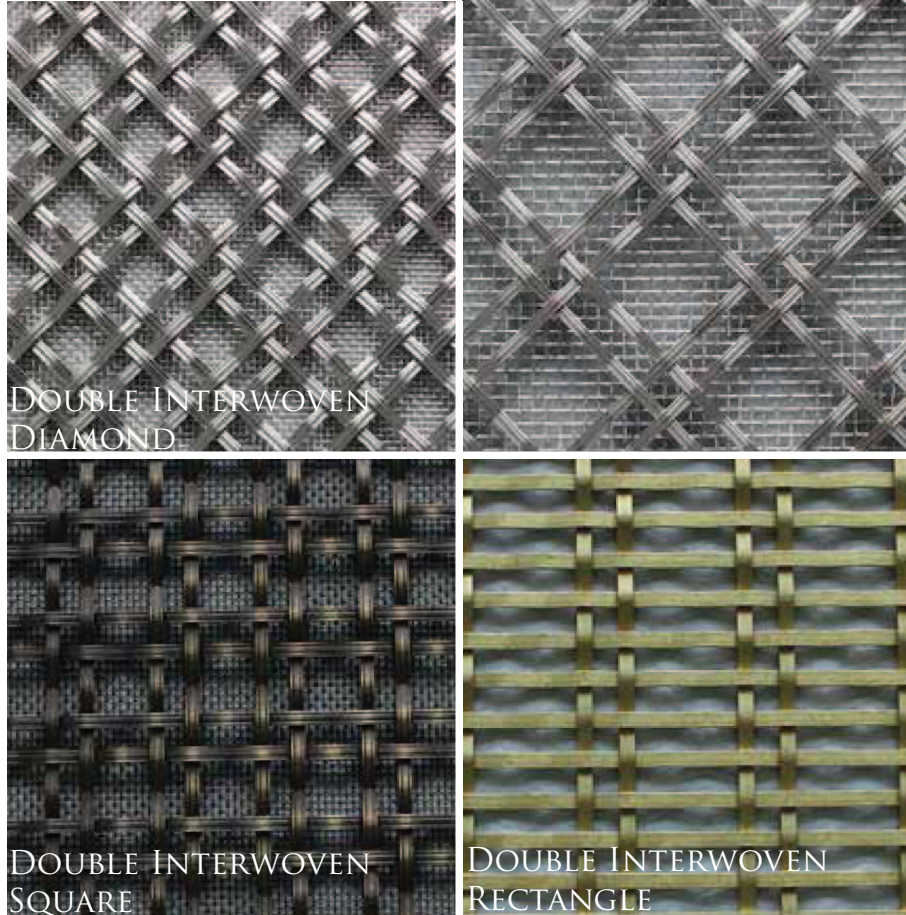

## INTERWOVEN GRILLES

(Reeded Detail Shown)

(Plain Detail Shown)

Opening sizes are measured internally on either the square or diamond patterns as shown by red arrow.

### DETAILS & OPENING SIZE:

REEDED DETAIL	PLAIN DETAIL
3MM 5MM 6MM	3MM 5MM 6MM

OPENING SIZE  
 10MM (3/8") - EXTRA SMALL  
 13MM (1/2") - SMALL  
 19MM (3/4") - MEDIUM  
 25MM (1") - LARGE

### MESH:

FINE  
1/16"

COARSE  
1/8"

DOUBLE INTERWOVEN GRILLES

(Reeded Section Shown)

(Plain Section Shown)

Opening sizes are measured internally on either the square or diamond patterns as shown by red arrow.