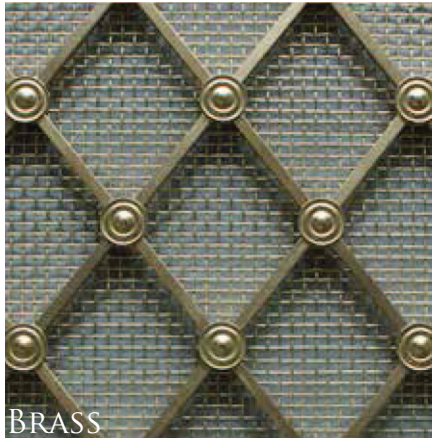

KATONAH

ARCHITECTURAL HARDWARE
LIGHTING · FURNISHINGS

BRASS