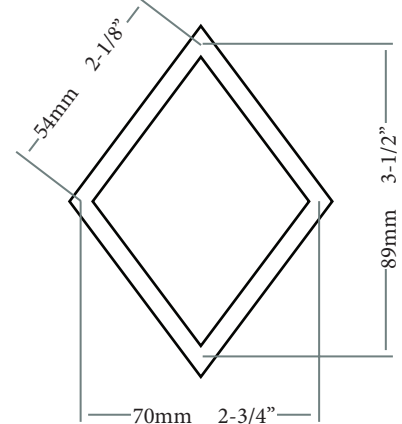

## DECORATIVE DIAMOND GRILLE

(MEDIUM DIAMOND GRILLE W/ FINE MESH AND ALTERNATING PLAIN ROSETTES SHOWN)

SIZE:

SMALL

MEDIUM

LARGE

### ROSETTES:

APPROX.  
1/2" DIA.

PLAIN

FLORAL

### MESH:

FINE  
1/16"

COARSE  
1/8"

**DECORATIVE SQUARE GRILLE**  
(MEDIUM SQUARE GRILLE W/ FINE MESH AND PLAIN ROSETTES SHOWN)

SIZE:

SMALL

MEDIUM

LARGE

HONEYCOMB - INTERNAL DIMENSIONS 3/4" H x 3/8" W

MESH:

FINE  
1/16"

COARSE  
1/8"