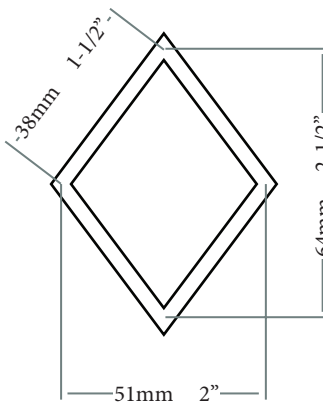

## DECORATIVE DIAMOND GRILLE

(MEDIUM DIAMOND GRILLE W/ FINE MESH AND ALTERNATING PLAIN ROSETTES SHOWN)

SIZE:

SMALL

MEDIUM

LARGE

### ROSETTES:

APPROX.  
1/2" DIA.

PLAIN

FLORAL

DETAILS & OPENING SIZE:

REEDED DETAIL  
3MM

PLAIN DETAIL  
3MM

OPENING SIZE  
SQUARE & DIAMOND  
13MM (1/2") - SMALL  
19MM (3/4") - MEDIUM  
25MM (1") - LARGE

OPENING SIZE  
RECTANGLE  
1/2" x 1/8"

MESH:

FINE  
1/16"

HONEYCOMB - INTERNAL DIMENSIONS 3/4" H x 3/8" W

MESH:

FINE  
1/16"

COARSE  
1/8"