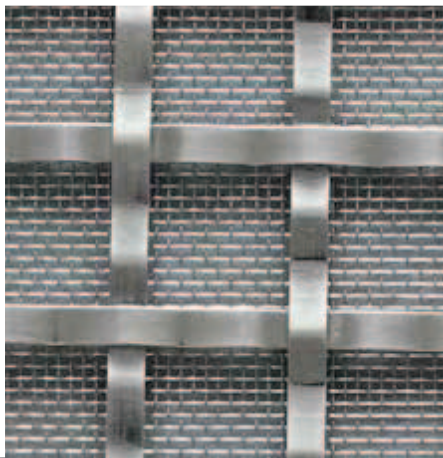

ROSETTES:  
APPROX.  
1/2" DIA.

PLAIN

FLORAL

MESH:

FINE  
1/16"

COARSE  
1/8"

## INTERWOVEN GRILLES

(Reeded Detail Shown)

(Plain Detail Shown)

Opening sizes are measured internally on either the square or diamond patterns as shown by red arrow.

### MESH:

FINE  
1/16"

COARSE  
1/8"

DOUBLE INTERWOVEN GRILLES

(Reeded Section Shown)

(Plain Section Shown)

Opening sizes are measured internally on either the square or diamond patterns as shown by red arrow.