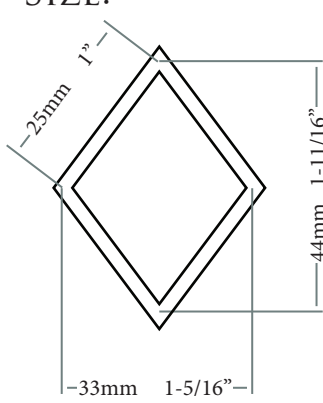

## DECORATIVE DIAMOND GRILLE

(MEDIUM DIAMOND GRILLE W/ FINE MESH AND ALTERNATING PLAIN ROSETTES SHOWN)

SIZE:

SMALL

MEDIUM

LARGE

### ROSETTES:

APPROX.  
1/2" DIA.

PLAIN

FLORAL

DETAILS & OPENING SIZE:

REEDED DETAIL  
3MM

PLAIN DETAIL  
3MM

OPENING SIZE  
SQUARE & DIAMOND  
13MM (1/2") - SMALL  
19MM (3/4") - MEDIUM  
25MM (1") - LARGE

OPENING SIZE  
RECTANGLE  
1/2" x 1/8"

MESH:

FINE  
1/16"

HONEYCOMB - INTERNAL DIMENSIONS 3/4" H x 3/8" W

MESH:

FINE  
1/16"

COARSE  
1/8"