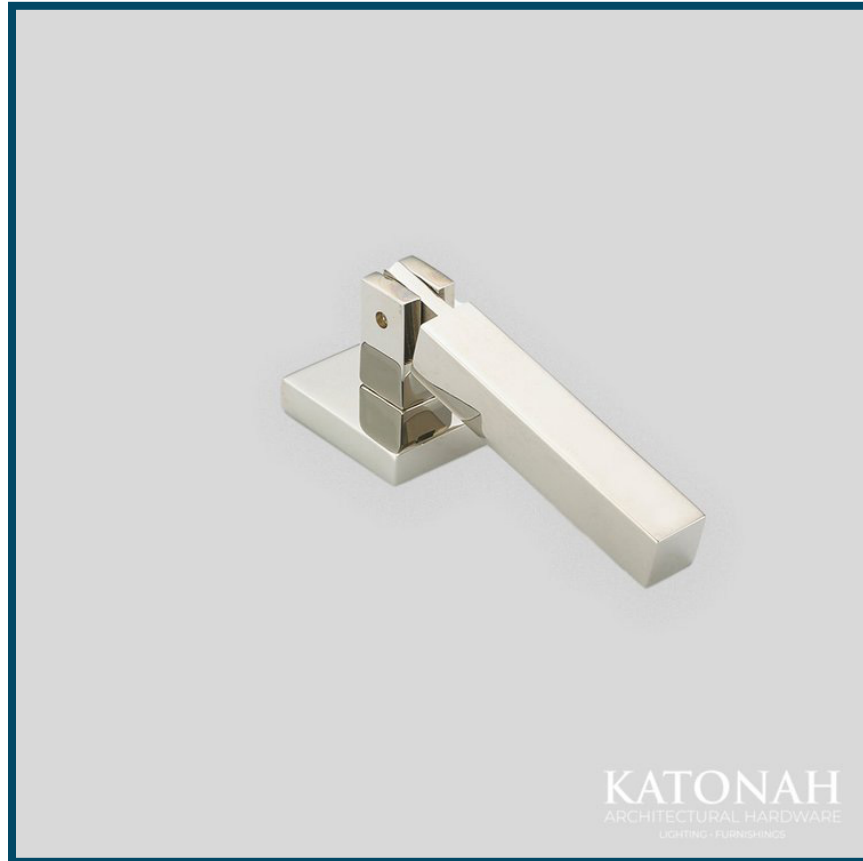

KATONAH

ARCHITECTURAL HARDWARE

LIGHTING • FURNISHINGS

Bexley Drop Pull

Available In:

25mm W x 68mm H

New York
212.813.9680
Newyork@katonahhardware.com

Chicago
312.670.1313
Chicago@katonahhardware.com