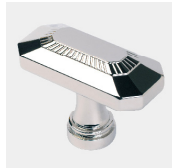

KATONAH

ARCHITECTURAL HARDWARE

LIGHTING · FURNISHINGS

Empire Cremone Bolt

Knob Option:

Lever Option:

New York
212.813.9680
Newyork@katonahhardware.com

Chicago
312.670.1313
Chicago@katonahhardware.com