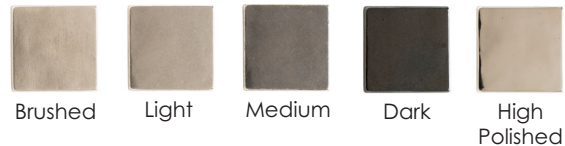

White Bronze Finishes

New York
212.813.9680
Newyork@katonahhardware.com

Chicago
312.670.1313
Chicago@katonahhardware.com

Katonah
914.232.7796
Katonah@katonahhardware.com